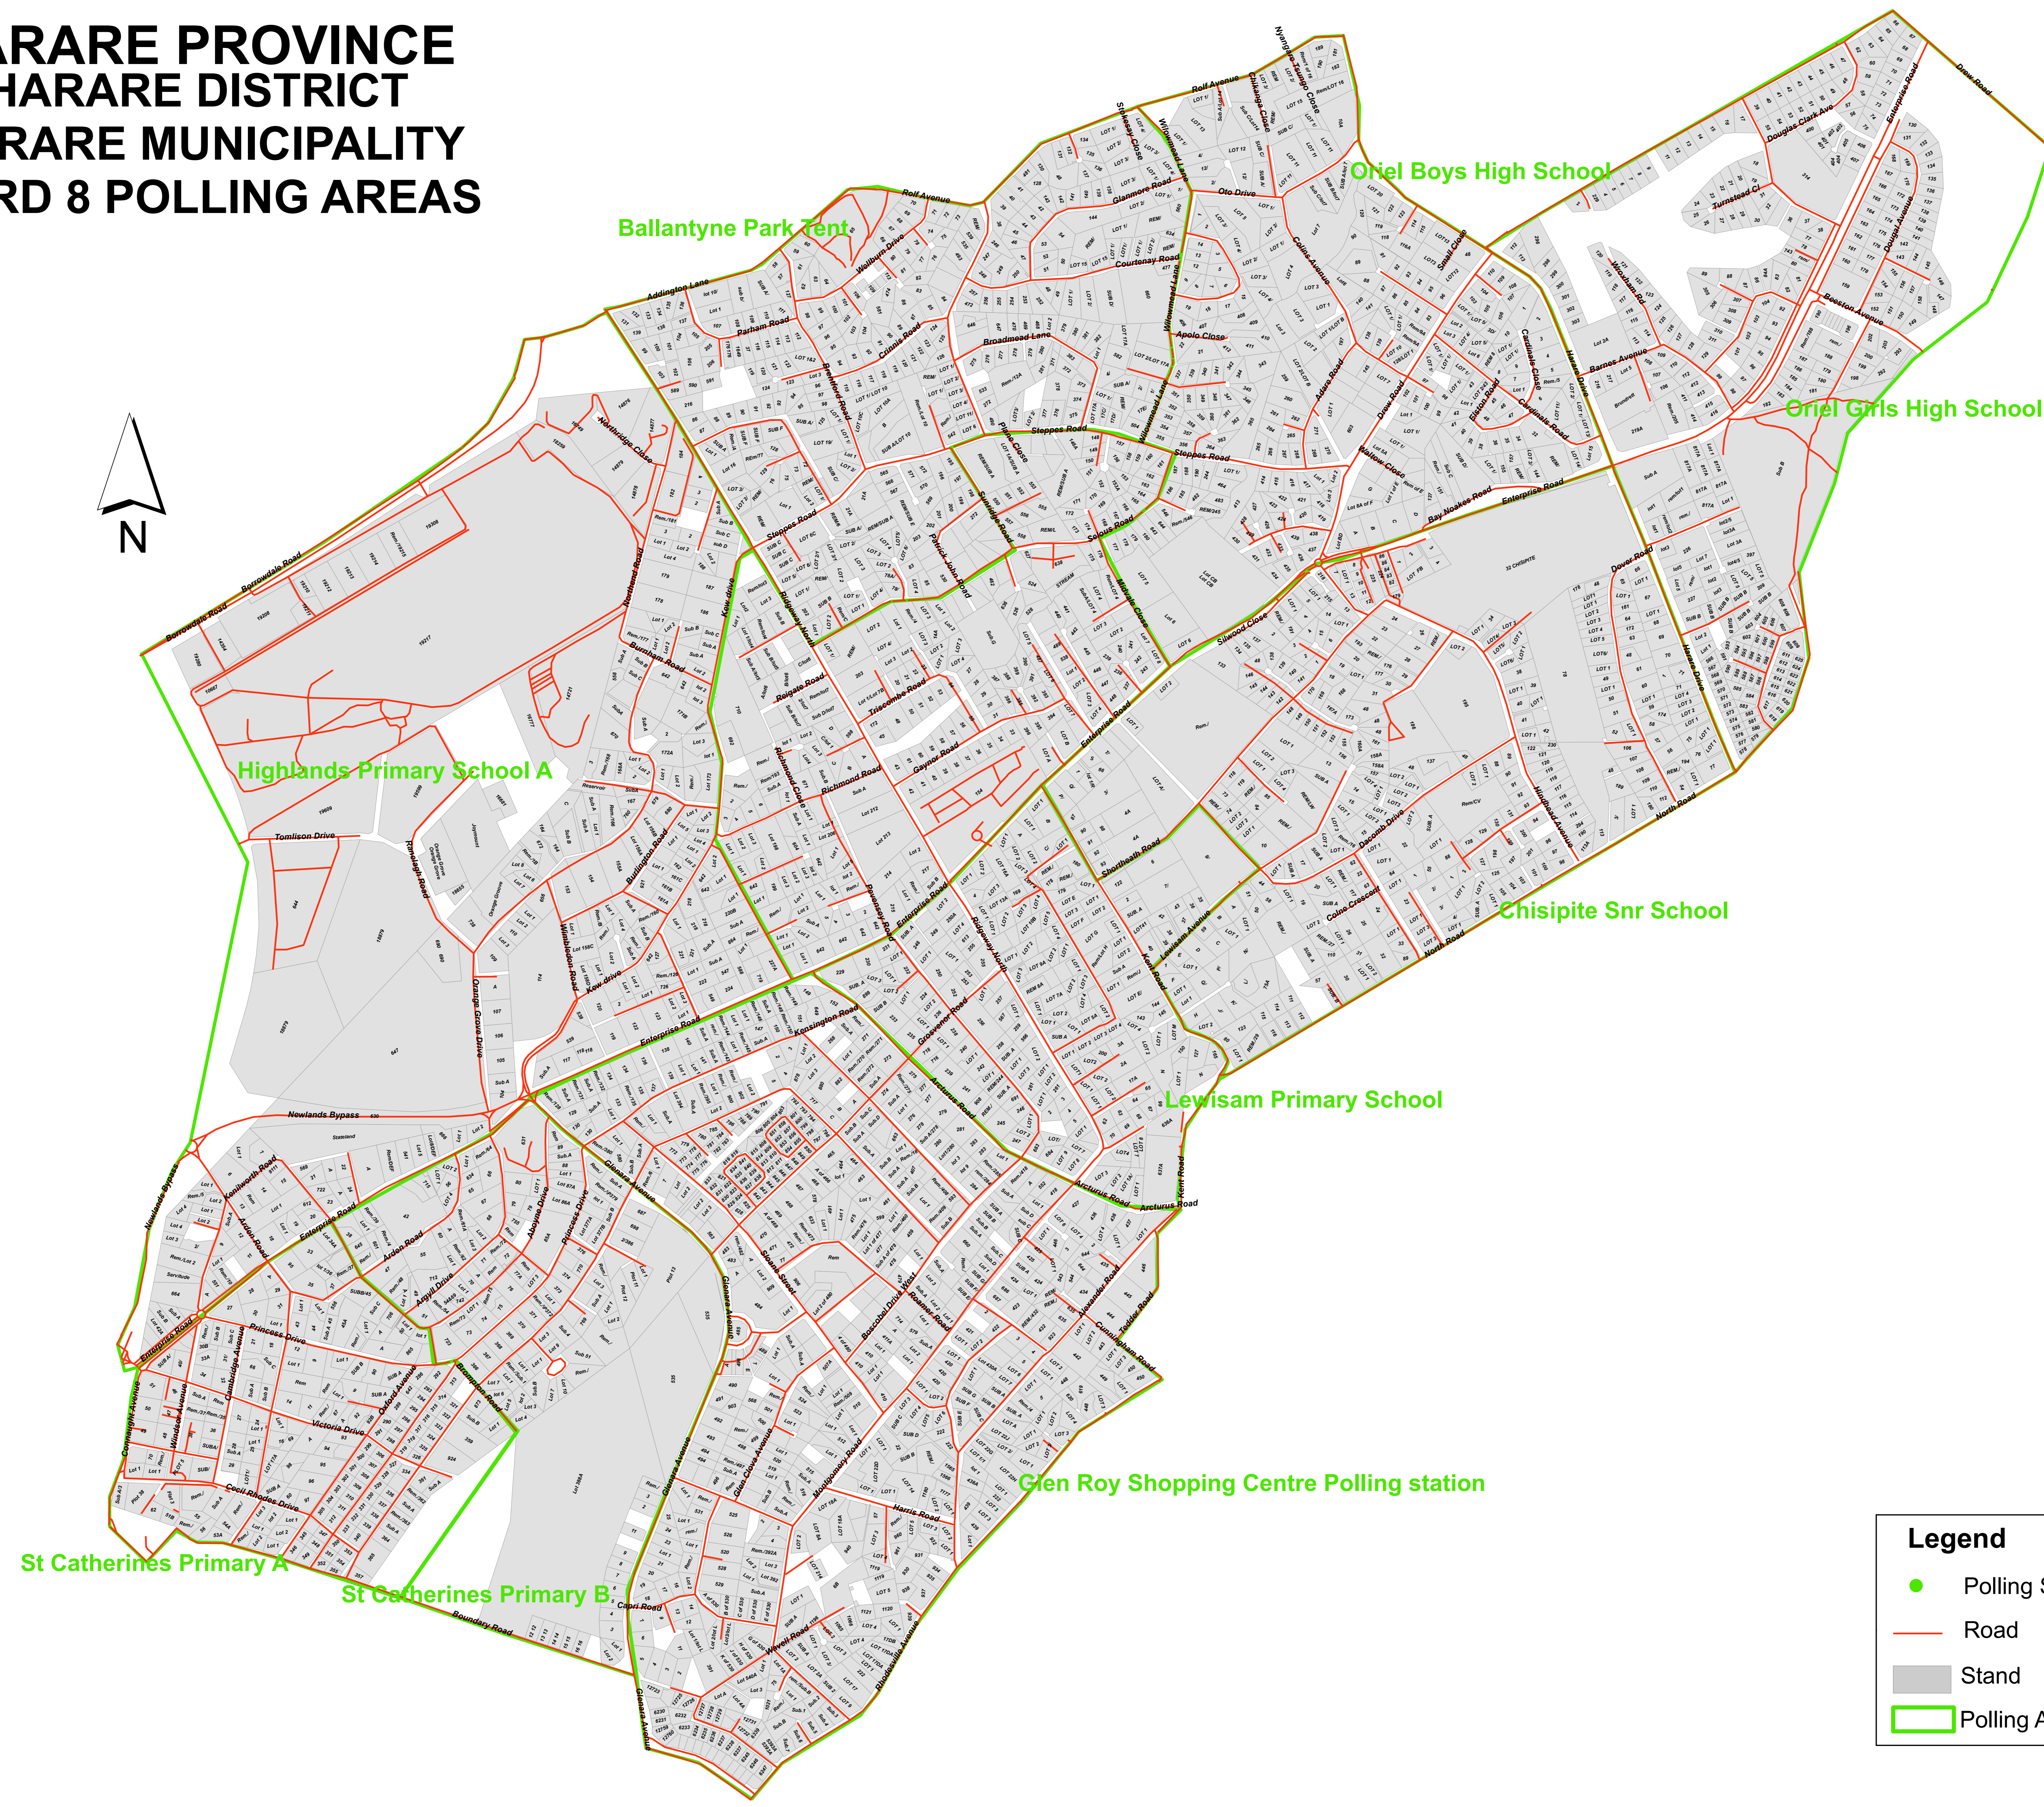

HARARE PROVINCE HARARE DISTRICT HARARE MUNICIPALITY WARD 8 POLLING AREAS

Legend

- Polling Station
- Road
- Stand
- Polling Area Boundary